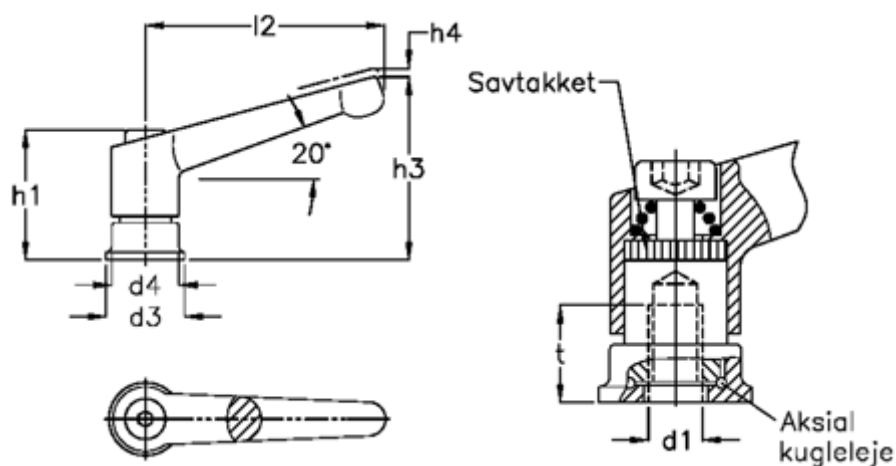

Article number: 20573499

Description: E+G Adjustable hand lever
GN 300.4-92-M10-RT, red

Measures

d1 = M 10

d3 = 30

d4 = 24.0

h1 = 46.5

h3 = 68.5

h4 = 4.0

l1 = 92

t = 18.0